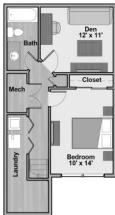

The Housing Authority
of the City of Aurora

Ivy Hill Townhomes - Two Bedroom
- Unit Type A - 816sf

Ivy Hill Townhomes - Three Bedroom -
Unit Type B - First Level - 1535sf

Ivy Hill Townhomes - Three Bedroom -
Unit Type B - Second Level

Ivy Hill Townhomes - Two Bedroom -
Unit Type C - Lower Level

Ivy Hill Townhomes - Two Bedroom -
Unit Type C - Main Level - 1380sf

Ivy Hill Townhomes - Two Bedroom -
Unit Type C - Upper Level

Ivy Hill Townhomes - Two Bedroom -
Unit Type D - Lower Level

Ivy Hill Townhomes - Two Bedroom -
Unit Type D - Main Level - 1340sf

Ivy Hill Townhomes - Two Bedroom -
Unit Type D - Upper Level